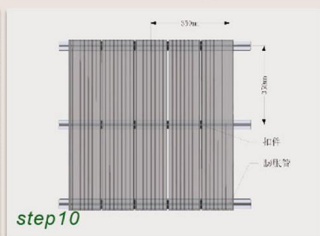

Code: 142x10
Size: 142x10x2900mm
Color: Wood

Code: 142x10
Size: 142x10x2900mm
Color: Coffee

Code: 71x11
Size: 71x11x2900mm
Color: Wood

Code: 71x11
Size: 71x11x2900mm
Color: Coffee

Tấm ốp sóng hai da

					
Size: 219x26x2200mm Color: Teak	Size: 219x26x2200mm Color: IPE	Size: 219x26x2200mm Color: Oak	Size: 219x26x2200mm Color: Oak	Size: 219x26x2200mm Color: Golden Teak	Size: 219x26x2200mm Color: Walnut

Vỉ lót sàn

Color: Wood **300x300x22mm**

Color: Coffee **300x300x22mm**

PERGOLA

CÁCH THI CÔNG SÀN GỖ NHỰA

GV GRAND WOOD
YOUR COMPOSITE SOLUTION PROVIDER

THÔNG TIN LIÊN HỆ

Email: info@grandwood.vn
Phone: 0911 965 068 - 0916 255 678
Website: www.grandwood.vn